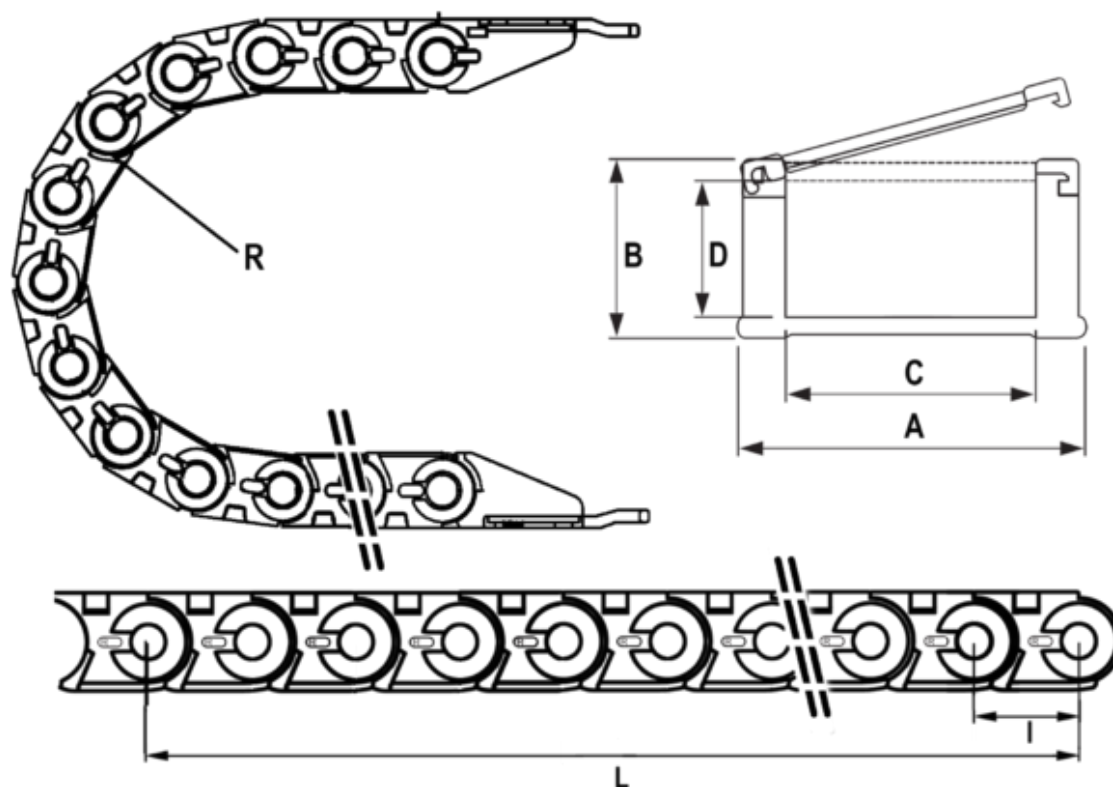

# Data Sheet

Article number: 18CPS03337R120  
Description: Cable chain, CPS MINI  
Type CPS033.37.R120-990L (30 LK)

## Measures

Full length	= 990mm
Inside Height	= 23
Inside Width	= 37
Link Length(Pitch)	= 33
Outside Height	= 31
Outside Width	= 53
Radius	= 120